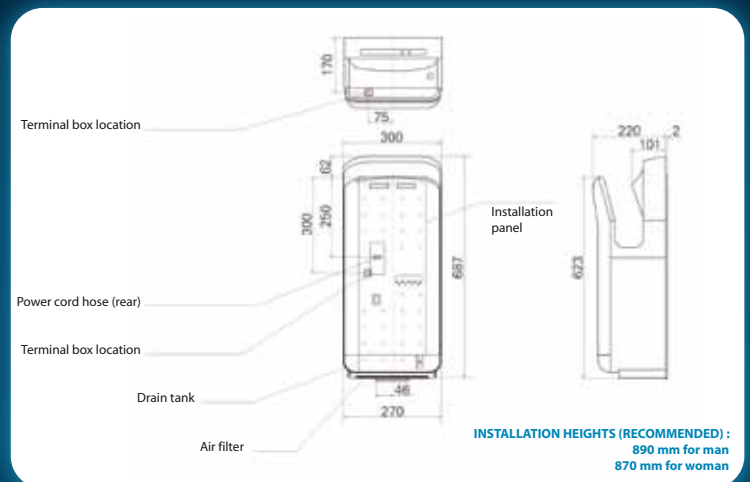

The water that comes from drying will be directed through a special water tank. No more water below your hand dryer.

Model	Air speed	Technical data	Power	Weight	Dimensions
Willy-Willy	324 km/h	220V-240V – 50 Hz - 8A	650 W	11 Kg	300 x 220 x 687 mm