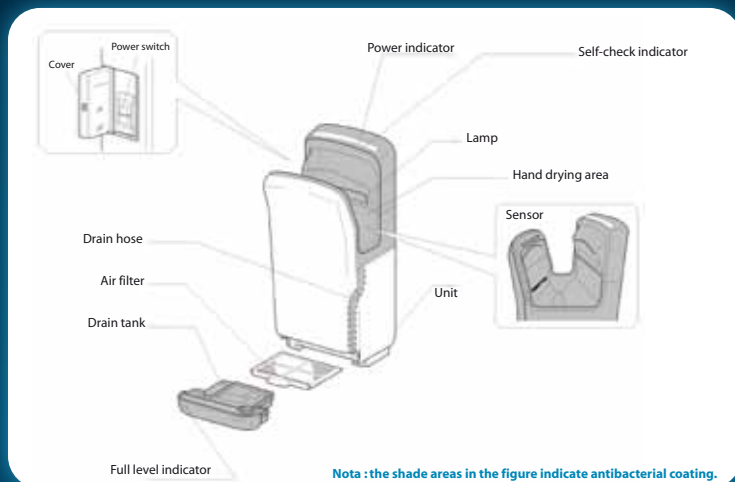

■ HYGIENIC & DESIGN

The innovative design of the new generation hand dryer Willy-Willy will be very pleasant in every restroom, from the more traditional to the most innovative.

The drying area and all parts in potential contact with hands are anti bacterial.

The water that comes from drying will be directed through a special water tank. No more water below your hand dryer.